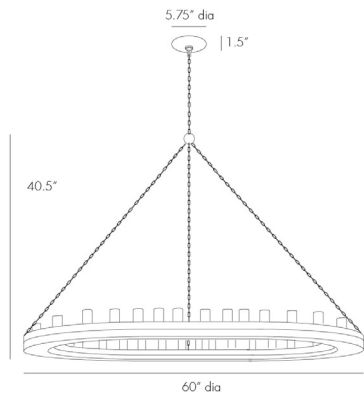

ARTERIOS

GEOFFREY LARGE CHANDELIER

84175
H: 40.5 IN, Dia: 60.00 IN
Gray Stained Wood, Rust
Contract Suitable As Is

This 20-light chandelier is the largest version in the Geoffrey Collection. Hanging by a purposely rusted chain, the large, gray wood ring makes an impressive statement when hanging from a beam in a Great Room or hung above a large round dining table. The Edison bulbs in the photo reinforce the rustic, industrial feel. Additional chain available CHN-987. Damp-rated, although limited covered outdoor conditions may affect

APPEARANCE

Material	Iron, Wood
Material Type	Mango Wood
Finish	Gray, Rust
Finish Will Vary	true
Top Coat/Sealant	true

DIMENSIONS

Chandelier	H: 4 IN, Dia: 60.00 IN
Minimum Hanging Height	40.5 IN
Maximum Hanging Height	76.5 IN
Canopy	H: 1.5 IN, Dia: 5.75 IN

WIRING

Rating	Damp
Cord	10 FT, Clear/Silver, SVT
Socket	20, Type A- E26 Other
Photographed Bulb	Edison Bulb
Maximum Watt	25
Voltage	110-120 V

CERTIFICATIONS

Cerifications	Mexico United States, Canada
---------------	---------------------------------